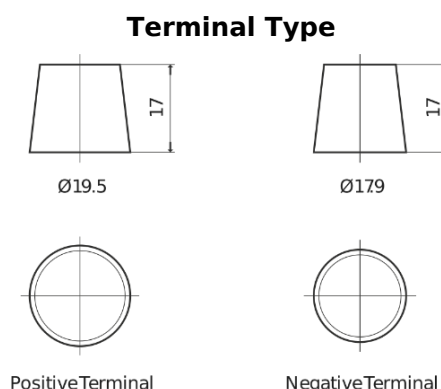

**Product overview**

Batteries for Marine and Leisure

**Dual AGM EP1500**

Part number	EP1500
Technology	AGM
EAN/GTIN	3661024035941
Voltage	12 V
Capacity	180.0 Ah
CCA	900 A
Watt hour	1500 Wh
Length	513 mm
Width	223 mm
Height	223 mm
Box size	D05
Polarity	ETN 3
Terminal Type	EN taper post
Hold Down	B0
Weights (subject of variation)	50.00 kg