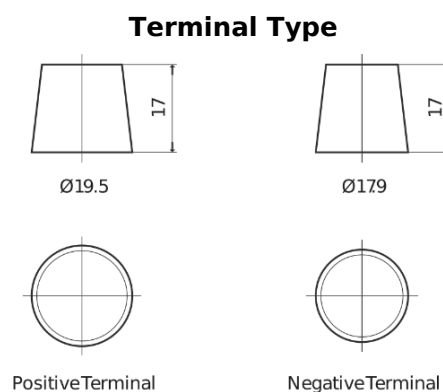

Product overview

Batteries for Marine and Leisure

Dual AGM EP1500

Part number	EP1500
Technology	AGM
EAN/GTIN	3661024035941
Voltage	12 V
Capacity	180.0 Ah
CCA	900 A
Watt hour	1500 Wh
Length	513 mm
Width	223 mm
Height	223 mm
Box size	D05
Polarity	ETN 3
Terminal Type	EN taper post
Hold Down	B0
Weights (subject of variation)	50.00 kg