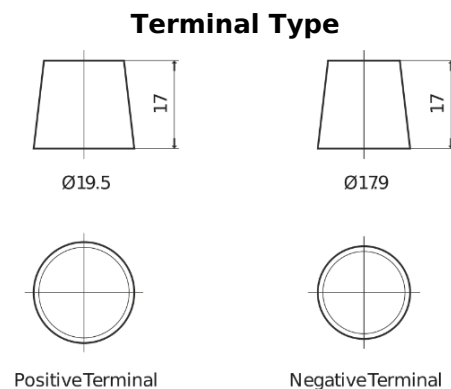

Product overview

Batteries for Marine and Leisure

Dual AGM EP1200

Part number	EP1200
Technology	AGM
EAN/GTIN	3661024035958
Voltage	12 V
Capacity	140.0 Ah
CCA	700 A
Watt hour	1200 Wh
Length	513 mm
Width	189 mm
Height	223 mm
Box size	D04
Polarity	ETN 3
Terminal Type	EN taper post
Hold Down	B0
Weights (subject of variation)	40.50 kg