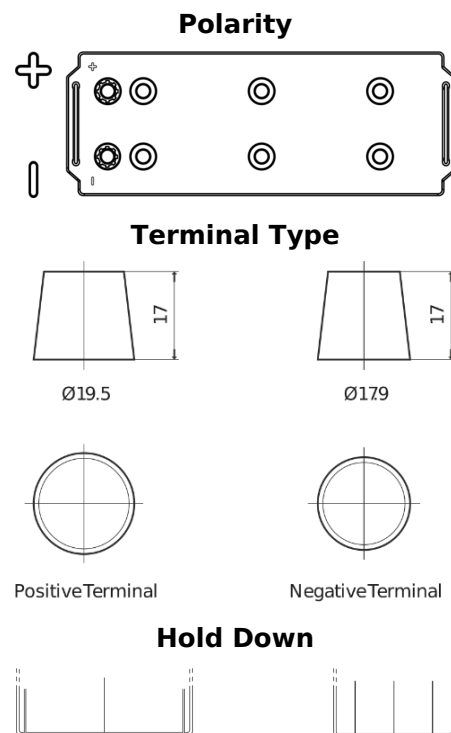

**Product overview**

Batteries for Marine and Leisure

**Start EN900**

Part number	EN900
Technology	Flooded
EAN/GTIN	3661024036061
Voltage	12 V
Capacity	140.0 Ah
CCA	800 A
MCA	900
Length	513 mm
Width	189 mm
Height	223 mm
Box size	D04
Polarity	ETN 3
Terminal Type	EN taper post
Hold Down	B0
Weights (subject of variation)	34.10 kg