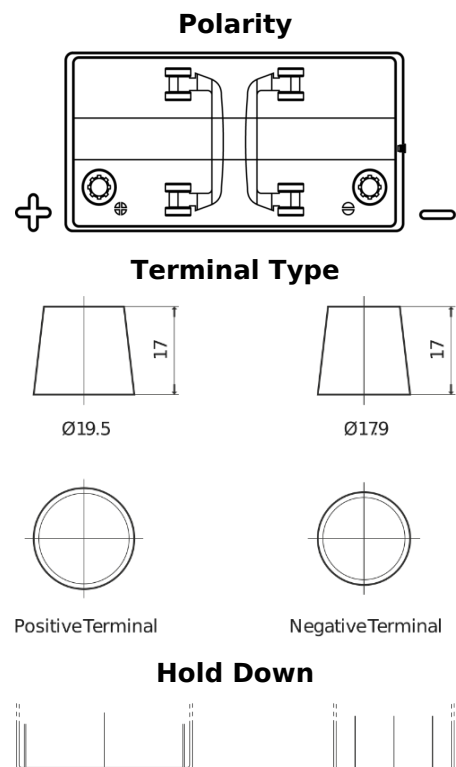

Product overview

Batteries for Marine and Leisure

Start EN850

| | |
|--------------------------------|---------------|
| Part number | EN850 |
| Technology | Flooded |
| EAN/GTIN | 3661024036078 |
| Voltage | 12 V |
| Capacity | 110.0 Ah |
| CCA | 750 A |
| MCA | 850 |
| Length | 349 mm |
| Width | 175 mm |
| Height | 235 mm |
| Box size | D02 |
| Polarity | ETN 1 |
| Terminal Type | EN taper post |
| Hold Down | B0 |
| Weights (subject of variation) | 25.40 kg |