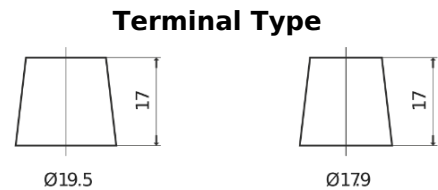

Product overview

Batteries for Marine and Leisure

Start EN850

Part number	EN850
Technology	Flooded
EAN/GTIN	3661024036078
Voltage	12 V
Capacity	110.0 Ah
CCA	750 A
MCA	850
Length	349 mm
Width	175 mm
Height	235 mm
Box size	D02
Polarity	ETN 1
Terminal Type	EN taper post
Hold Down	B0
Weights (subject of variation)	25.40 kg