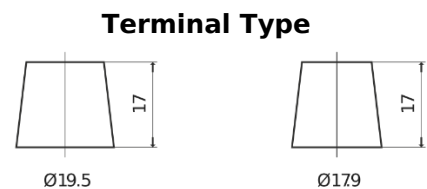

Product overview

Batteries for Cars

Technica TB605

Part number	TB605
Technology	Flooded
EAN/GTIN	3661024054423
Voltage	12 V
Capacity	60 Ah
CCA	480 A
Length	230 mm
Width	173 mm
Height	222 mm
Box size	D23
Polarity	ETN 1
Terminal Type	EN taper post
Hold Down	Korean B1
Weights (subject of variation)	14.60 kg