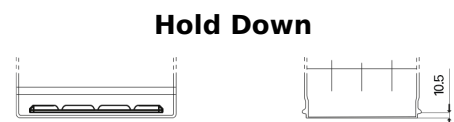

Product overview

Batteries for Cars

Technica TB605

Part number	TB605
Technology	Flooded
EAN/GTIN	3661024054423
Voltage	12 V
Capacity	60 Ah
CCA	480 A
Length	230 mm
Width	173 mm
Height	222 mm
Box size	D23
Polarity	ETN 1
Terminal Type	EN taper post
Hold Down	Korean B1
Weights (subject of variation)	14.60 kg