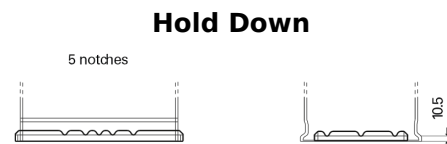

**Product overview**

Batteries for Marine and Leisure

**Start EN750**

Part number	EN750
Technology	Flooded
EAN/GTIN	3661024036085
Voltage	12 V
Capacity	74.0 Ah
CCA	680 A
MCA	750
Length	278 mm
Width	175 mm
Height	190 mm
Box size	L03
Polarity	ETN 0
Terminal Type	EN taper post
Hold Down	B13
Weights (subject of variation)	16.60 kg