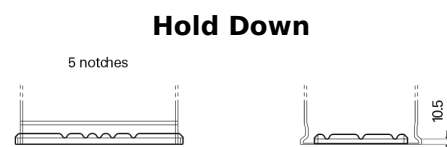

Product overview

Batteries for Marine and Leisure

Start EN750

Part number	EN750
Technology	Flooded
EAN/GTIN	3661024036085
Voltage	12 V
Capacity	74.0 Ah
CCA	680 A
MCA	750
Length	278 mm
Width	175 mm
Height	190 mm
Box size	L03
Polarity	ETN 0
Terminal Type	EN taper post
Hold Down	B13
Weights (subject of variation)	16.60 kg