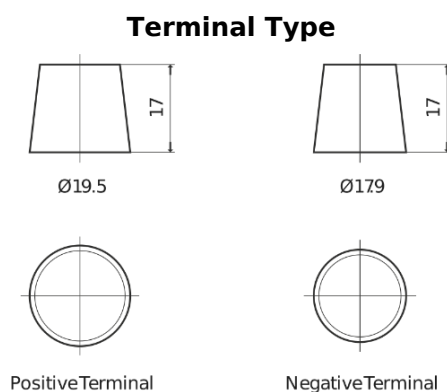

**Product overview**

Batteries for Marine and Leisure

**Start EN750**

Part number	EN750
Technology	Flooded
EAN/GTIN	3661024036085
Voltage	12 V
Capacity	74.0 Ah
CCA	680 A
MCA	750
Length	278 mm
Width	175 mm
Height	190 mm
Box size	L03
Polarity	ETN 0
Terminal Type	EN taper post
Hold Down	B13
Weights (subject of variation)	16.60 kg