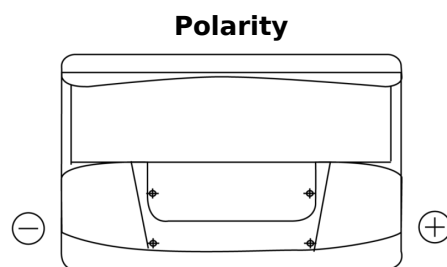

**Product overview**

Batteries for Marine and Leisure

**Start EN750**

Part number	EN750
Technology	Flooded
EAN/GTIN	3661024036085
Voltage	12 V
Capacity	74.0 Ah
CCA	680 A
MCA	750
Length	278 mm
Width	175 mm
Height	190 mm
Box size	L03
Polarity	ETN 0
Terminal Type	EN taper post
Hold Down	B13
Weights (subject of variation)	16.60 kg