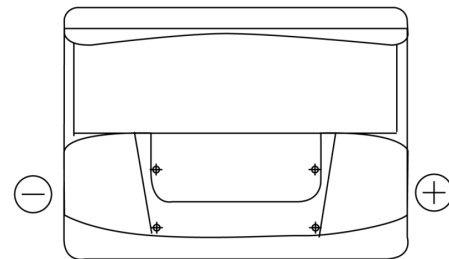

Product overview

Batteries for Marine and Leisure

Start EN600

Part number	EN600
Technology	Flooded
EAN/GTIN	3661024036092
Voltage	12 V
Capacity	62.0 Ah
CCA	540 A
MCA	600
Length	242 mm
Width	175 mm
Height	190 mm
Box size	L02
Polarity	ETN 0
Terminal Type	EN taper post
Hold Down	B13
Weights (subject of variation)	14.20 kg

Polarity

Terminal Type

Positive Terminal

Negative Terminal

Hold Down

Design, features and specifications are subject to change without notice. We disclaim any representation or warranty, express or implied, concerning the data or recommendations, and in no event shall be liable for any loss or damage claimed to have arisen as a result. Some products may not be available in your local market.