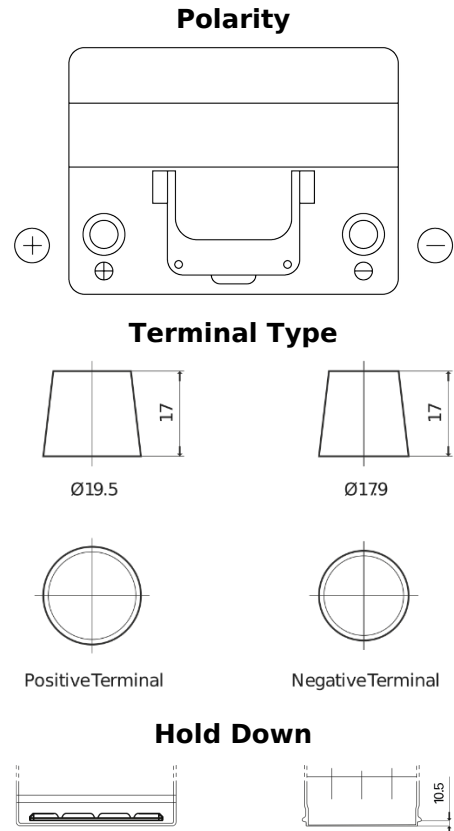

**Product overview**

Batteries for Cars

**Excell EB605**

Part number	EB605
Technology	Flooded
EAN/GTIN	3661024034425
Voltage	12 V
Capacity	60 Ah
CCA	480 A
Length	230 mm
Width	173 mm
Height	222 mm
Box size	D23
Polarity	ETN 1
Terminal Type	EN taper post
Hold Down	Korean B1
Weights (subject of variation)	14.60 kg