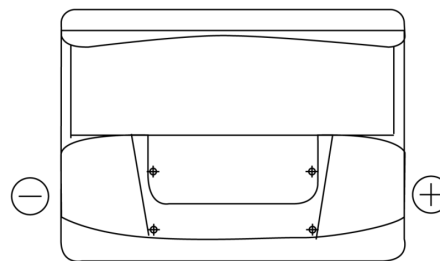

Product overview

Batteries for Marine and Leisure

Start EN600

Part number	EN600
Technology	Flooded
EAN/GTIN	3661024036092
Voltage	12 V
Capacity	62.0 Ah
CCA	540 A
MCA	600
Length	242 mm
Width	175 mm
Height	190 mm
Box size	L02
Polarity	ETN 0
Terminal Type	EN taper post
Hold Down	B13
Weights (subject of variation)	14.20 kg

Polarity

Terminal Type

Hold Down

Design, features and specifications are subject to change without notice. We disclaim any representation or warranty, express or implied, concerning the data or recommendations, and in no event shall be liable for any loss or damage claimed to have arisen as a result. Some products may not be available in your local market.