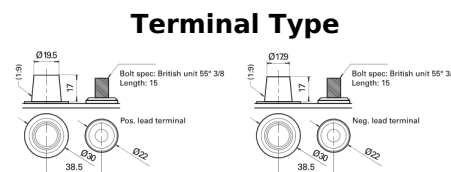

Product overview

Batteries for Marine and Leisure

Start AGM EM960

Part number	EM960
Technology	AGM
EAN/GTIN	3661024036016
Voltage	12 V
Capacity	100.0 Ah
CCA	800 A
MCA	960
Length	330 mm
Width	173 mm
Height	240 mm
Box size	G31
Polarity	ETN 1
Terminal Type	SAE M 3/8" taper&stud
Hold Down	B0
Weights (subject of variation)	31.00 kg