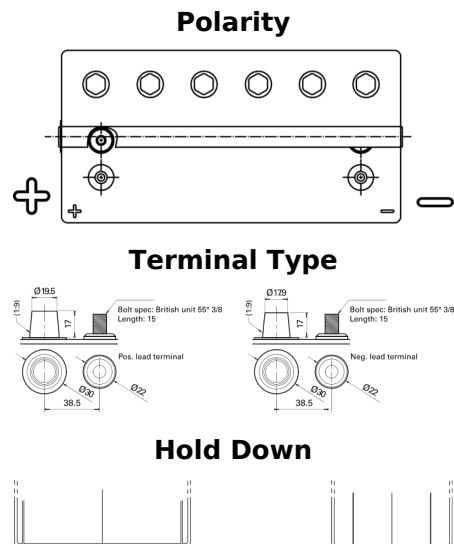

**Product overview**

Batteries for Marine and Leisure

**Start AGM EM960**

Part number	EM960
Technology	AGM
EAN/GTIN	3661024036016
Voltage	12 V
Capacity	100.0 Ah
CCA	800 A
MCA	960
Length	330 mm
Width	173 mm
Height	240 mm
Box size	G31
Polarity	ETN 1
Terminal Type	SAE M 3/8" taper&stud
Hold Down	B0
Weights (subject of variation)	31.00 kg