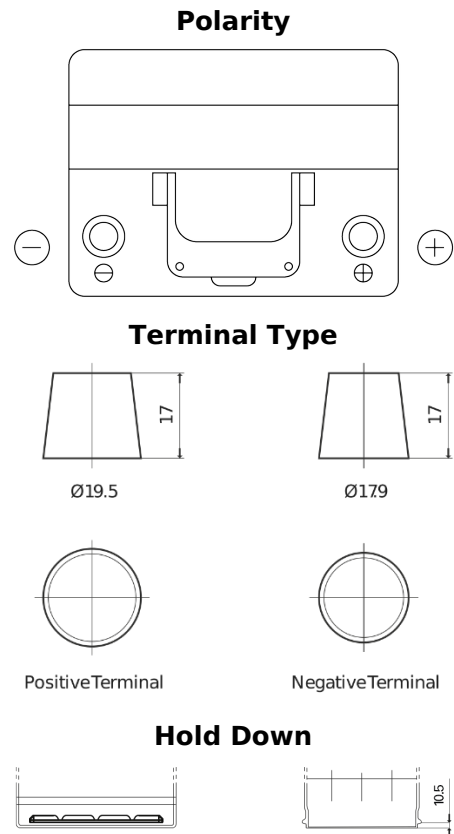

Product overview

Batteries for Cars

Formula FB604

Part number	FB604
Technology	Flooded
EAN/GTIN	3661024044417
Voltage	12 V
Capacity	60 Ah
CCA	480 A
Length	230 mm
Width	173 mm
Height	222 mm
Box size	D23
Polarity	ETN 0
Terminal Type	EN taper post
Hold Down	Korean B1
Weights (subject of variation)	14.60 kg