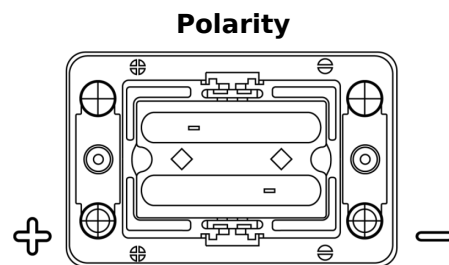

Product overview

Batteries for Marine and Leisure

Start AGM EM1000

Part number	EM1000
Technology	AGM
EAN/GTIN	3661024036023
Voltage	12 V
Capacity	50.0 Ah
CCA	800 A
MCA	1000
Length	260 mm
Width	173 mm
Height	206 mm
Box size	G34
Polarity	ETN 1
Terminal Type	SAE M 3/8"- 5/16" taper&stud
Hold Down	B7
Weights (subject of variation)	17.90 kg