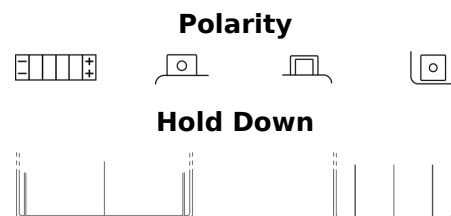

Product overview

Batteries for Motorcycles, ATVs, Snowmobiles, Garden

Li-Ion ELTX20H

Part number	ELTX20H
Technology	Li-Ion
EAN/GTIN	3661024036856
Voltage	12 V
Capacity	7.0 Ah
CCA	380 A
Watt hour	84 Wh
Length	175 mm
Width	90 mm
Height	130 mm
Box size	C77
Polarity	ETN 1
Terminal Type	M12 (Squad Terminals)
Hold Down	B0
Weights (subject of variation)	1.30 kg