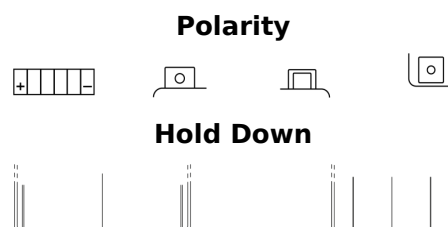

### Li-Ion ELTX14H

Part number	ELTX14H
Technology	Li-Ion
EAN/GTIN	3661024036801
Voltage	12 V
Capacity	4.0 Ah
CCA	240 A
Watt hour	48 Wh
Length	150 mm
Width	90 mm
Height	95 mm
Box size	C53
Polarity	ETN 1
Terminal Type	M12
Hold Down	B0
Weights (subject of variation)	0.90 kg