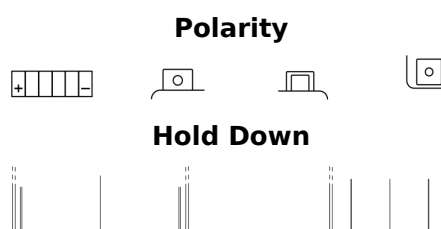

Product overview

Batteries for Motorcycles, ATVs, Snowmobiles, Garden

Li-Ion ELTX12

Part number	ELTX12
Technology	Li-Ion
EAN/GTIN	3661024036832
Voltage	12 V
Capacity	3.5 Ah
CCA	210 A
Watt hour	42 Wh
Length	150 mm
Width	90 mm
Height	95 mm
Box size	C53
Polarity	ETN 1
Terminal Type	M12
Hold Down	B0
Weights (subject of variation)	0.80 kg