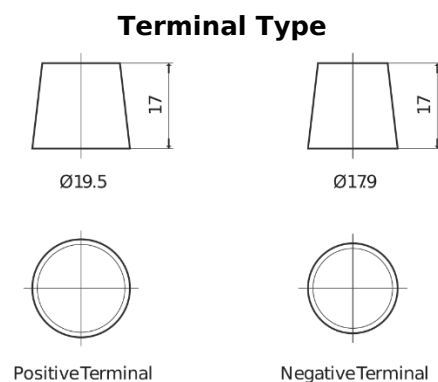

Product overview

Batteries for Trucks, Buses, Construction, Agriculture

StartPRO TG1806

Part number	TG1806
Technology	Flooded
EAN/GTIN	3661024055505
Voltage	12 V
Capacity	180 Ah
CCA	1000 A
Length	510 mm
Width	218 mm
Height	225 mm
Box size	D09
Polarity	ETN 4
Terminal Type	EN taper post
Hold Down	B3
Weights (subject of variation)	43.00 kg