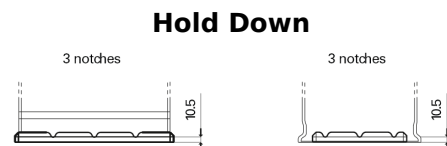

Product overview

Batteries for Trucks, Buses, Construction, Agriculture

StartPRO TG1806

Part number	TG1806
Technology	Flooded
EAN/GTIN	3661024055505
Voltage	12 V
Capacity	180 Ah
CCA	1000 A
Length	510 mm
Width	218 mm
Height	225 mm
Box size	D09
Polarity	ETN 4
Terminal Type	EN taper post
Hold Down	B3
Weights (subject of variation)	43.00 kg