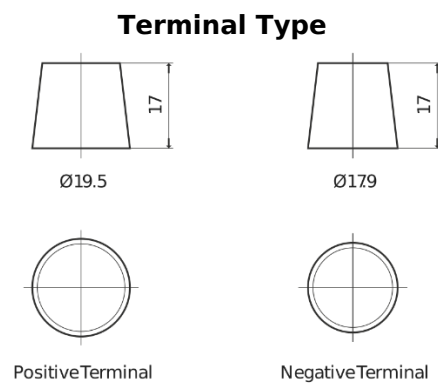

Product overview

Batteries for Trucks, Buses, Construction, Agriculture

StartPRO EG1406

Part number	EG1406
Technology	Flooded
EAN/GTIN	3661024035491
Voltage	12 V
Capacity	140 Ah
CCA	800 A
Length	510 mm
Width	175 mm
Height	225 mm
Box size	D08
Polarity	ETN 4
Terminal Type	EN taper post
Hold Down	B3
Weights (subject of variation)	33.50 kg