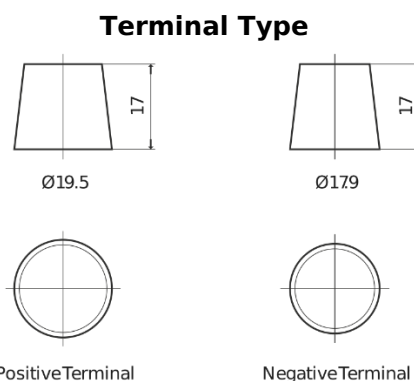

**Product overview**

Batteries for Trucks, Buses, Construction, Agriculture

**PowerPRO Agri&Construction EJ2353**

Part number	EJ2353
Technology	Flooded
EAN/GTIN	3661024036924
Voltage	12 V
Capacity	235 Ah
CCA	1450 A
Length	518 mm
Width	274 mm
Height	240 mm
Box size	D06
Polarity	ETN 3
Terminal Type	EN taper post
Hold Down	B0
Weights (subject of variation)	59.70 kg