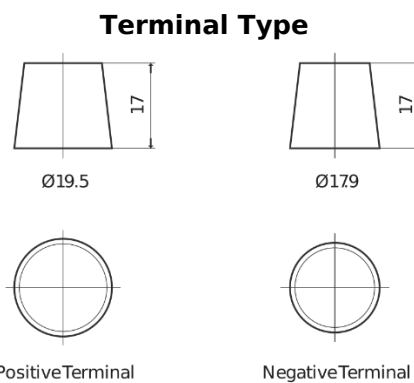

Product overview

Batteries for Trucks, Buses, Construction, Agriculture

PowerPRO TF2353

Part number	TF2353
Technology	Flooded
EAN/GTIN	3661024055321
Voltage	12 V
Capacity	235 Ah
CCA	1300 A
Length	518 mm
Width	274 mm
Height	240 mm
Box size	D06
Polarity	ETN 3
Terminal Type	EN taper post
Hold Down	B0
Weights (subject of variation)	56.30 kg