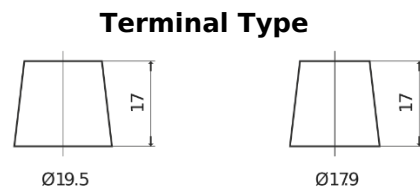

Product overview

Batteries for Trucks, Buses, Construction, Agriculture

PowerPRO FF2353

Part number	FF2353
Technology	Flooded
EAN/GTIN	3661024045322
Voltage	12 V
Capacity	235 Ah
CCA	1300 A
Length	518 mm
Width	274 mm
Height	240 mm
Box size	D06
Polarity	ETN 3
Terminal Type	EN taper post
Hold Down	B0
Weights (subject of variation)	56.30 kg