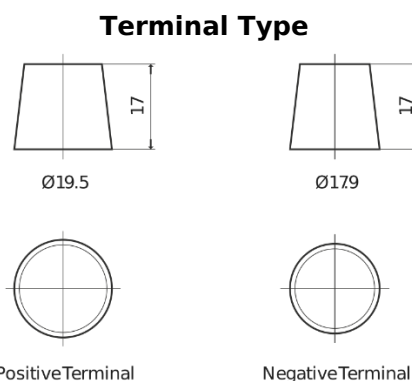

Product overview

Batteries for Trucks, Buses, Construction, Agriculture

PowerPRO EF2353

Part number	EF2353
Technology	Flooded
EAN/GTIN	3661024035323
Voltage	12 V
Capacity	235 Ah
CCA	1300 A
Length	518 mm
Width	274 mm
Height	240 mm
Box size	D06
Polarity	ETN 3
Terminal Type	EN taper post
Hold Down	B0
Weights (subject of variation)	56.30 kg