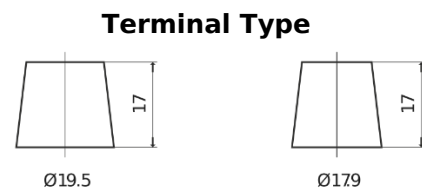

Product overview

Batteries for Trucks, Buses, Construction, Agriculture

StartPRO TG2254

Part number	TG2254
Technology	Flooded
EAN/GTIN	3661024057448
Voltage	12 V
Capacity	225 Ah
CCA	1200 A
Length	518 mm
Width	274 mm
Height	240 mm
Box size	D06
Polarity	ETN 4
Terminal Type	EN taper post
Hold Down	B0
Weights (subject of variation)	54.90 kg