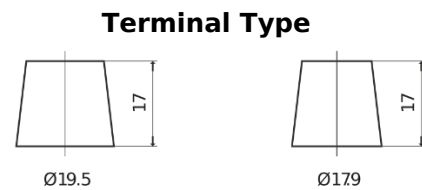

Product overview

Batteries for Trucks, Buses, Construction, Agriculture

StartPRO EG2254

Part number	EG2254
Technology	Flooded
EAN/GTIN	3661024037556
Voltage	12 V
Capacity	225 Ah
CCA	1200 A
Length	518 mm
Width	274 mm
Height	240 mm
Box size	D06
Polarity	ETN 4
Terminal Type	EN taper post
Hold Down	B0
Weights (subject of variation)	54.90 kg