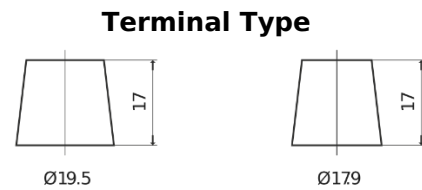

**Product overview**

Batteries for Trucks, Buses, Construction, Agriculture

**StartPRO DG2253**

|                                |               |
|--------------------------------|---------------|
| Part number                    | DG2253        |
| Technology                     | Flooded       |
| EAN/GTIN                       | 3661024026963 |
| Voltage                        | 12 V          |
| Capacity                       | 225 Ah        |
| CCA                            | 1200 A        |
| Length                         | 518 mm        |
| Width                          | 274 mm        |
| Height                         | 240 mm        |
| Box size                       | D06           |
| Polarity                       | ETN 3         |
| Terminal Type                  | EN taper post |
| Hold Down                      | B0            |
| Weights (subject of variation) | 54.90 kg      |