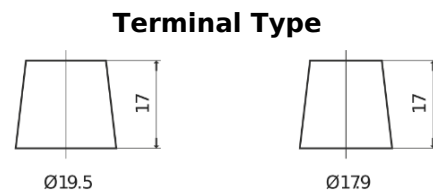

Product overview

Batteries for Trucks, Buses, Construction, Agriculture

PowerPRO Agri&Construction EJ2353

Part number	EJ2353
Technology	Flooded
EAN/GTIN	3661024036924
Voltage	12 V
Capacity	235.0 Ah
CCA	1450 A
Length	518 mm
Width	274 mm
Height	240 mm
Box size	D06
Polarity	ETN 3
Terminal Type	EN taper post
Hold Down	B0
Weights (subject of variation)	59.70 kg