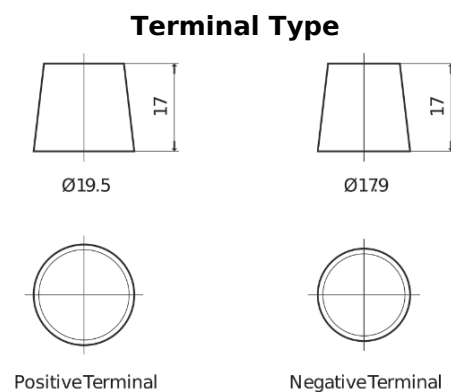

**Product overview**

Batteries for Trucks, Buses, Construction, Agriculture

**StartPRO EG2253**

Part number	EG2253
Technology	Flooded
EAN/GTIN	3661024037549
Voltage	12 V
Capacity	225.0 Ah
CCA	1200 A
Length	518 mm
Width	274 mm
Height	240 mm
Box size	D06
Polarity	ETN 3
Terminal Type	EN taper post
Hold Down	B0
Weights (subject of variation)	54.90 kg