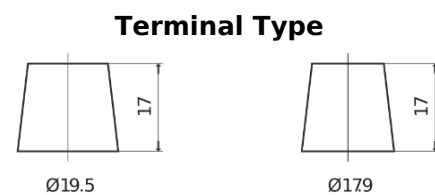

Product overview

Batteries for Trucks, Buses, Construction, Agriculture

StartPRO EG2253

| | |
|--------------------------------|---------------|
| Part number | EG2253 |
| Technology | Flooded |
| EAN/GTIN | 3661024037549 |
| Voltage | 12 V |
| Capacity | 225.0 Ah |
| CCA | 1200 A |
| Length | 518 mm |
| Width | 274 mm |
| Height | 240 mm |
| Box size | D06 |
| Polarity | ETN 3 |
| Terminal Type | EN taper post |
| Hold Down | B0 |
| Weights (subject of variation) | 54.90 kg |