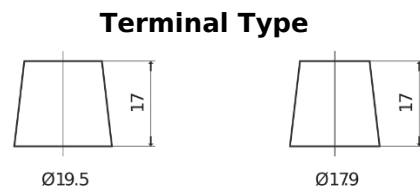

Product overview

Batteries for Trucks, Buses, Construction, Agriculture

EndurancePRO EFB FX2253

Part number	FX2253
Technology	EFB
EAN/GTIN	3661024046480
Voltage	12 V
Capacity	225 Ah
CCA	1150 A
Length	518 mm
Width	274 mm
Height	240 mm
Box size	D06
Polarity	ETN 3
Terminal Type	EN taper post
Hold Down	B0
Weights (subject of variation)	60.10 kg