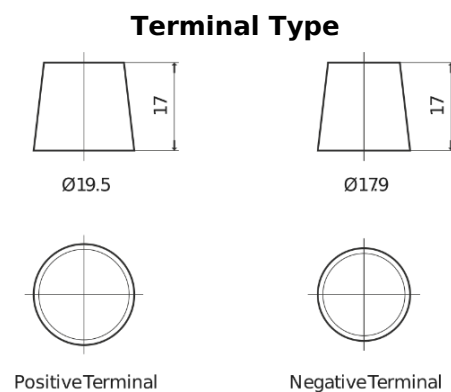

**Product overview**

Batteries for Trucks, Buses, Construction, Agriculture

**StartPRO EG1406**

Part number	EG1406
Technology	Flooded
EAN/GTIN	3661024035491
Voltage	12 V
Capacity	140.0 Ah
CCA	800 A
Length	510 mm
Width	175 mm
Height	225 mm
Box size	D08
Polarity	ETN 4
Terminal Type	EN taper post
Hold Down	B3
Weights (subject of variation)	33.50 kg