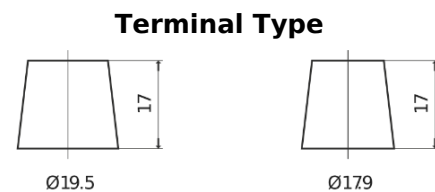

Product overview

Batteries for Trucks, Buses, Construction, Agriculture

StartPRO EG1403

| | |
|--------------------------------|---------------|
| Part number | EG1403 |
| Technology | Flooded |
| EAN/GTIN | 3661024035422 |
| Voltage | 12 V |
| Capacity | 140.0 Ah |
| CCA | 800 A |
| Length | 513 mm |
| Width | 189 mm |
| Height | 223 mm |
| Box size | D04 |
| Polarity | ETN 3 |
| Terminal Type | EN taper post |
| Hold Down | B0 |
| Weights (subject of variation) | 34.10 kg |