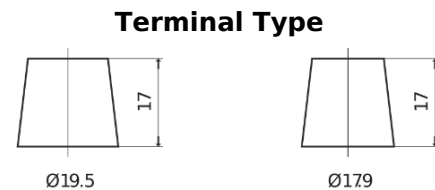

**Product overview**

Batteries for Trucks, Buses, Construction, Agriculture

**StartPRO EG1403**

|                                |               |
|--------------------------------|---------------|
| Part number                    | EG1403        |
| Technology                     | Flooded       |
| EAN/GTIN                       | 3661024035422 |
| Voltage                        | 12 V          |
| Capacity                       | 140.0 Ah      |
| CCA                            | 800 A         |
| Length                         | 513 mm        |
| Width                          | 189 mm        |
| Height                         | 223 mm        |
| Box size                       | D04           |
| Polarity                       | ETN 3         |
| Terminal Type                  | EN taper post |
| Hold Down                      | B0            |
| Weights (subject of variation) | 34.10 kg      |