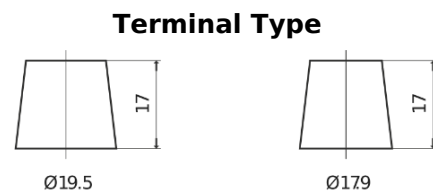

**Product overview**

Batteries for Trucks, Buses, Construction, Agriculture

**StartPRO EG1403**

Part number	EG1403
Technology	Flooded
EAN/GTIN	3661024035422
Voltage	12 V
Capacity	140.0 Ah
CCA	800 A
Length	513 mm
Width	189 mm
Height	223 mm
Box size	D04
Polarity	ETN 3
Terminal Type	EN taper post
Hold Down	B0
Weights (subject of variation)	34.10 kg