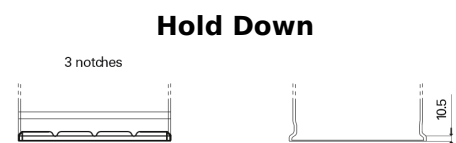

Product overview

Batteries for Trucks, Buses, Construction, Agriculture

StartPRO EG1402

Part number	EG1402
Technology	Flooded
EAN/GTIN	3661024035347
Voltage	12 V
Capacity	140.0 Ah
CCA	900 A
Length	508 mm
Width	175 mm
Height	205 mm
Box size	ATM
Polarity	ETN 0
Terminal Type	EN taper post
Hold Down	B1
Weights (subject of variation)	33.80 kg