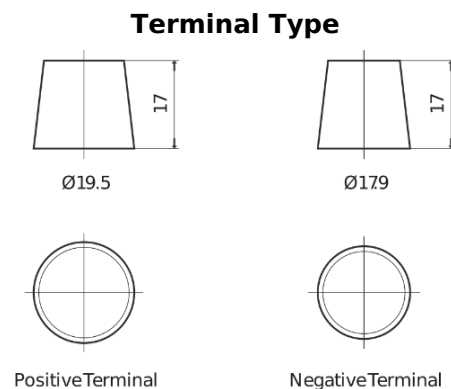

Product overview

Batteries for Trucks, Buses, Construction, Agriculture

StartPRO EG1353

Part number	EG1353
Technology	Flooded
EAN/GTIN	3661024035545
Voltage	12 V
Capacity	135.0 Ah
CCA	1000 A
Length	514 mm
Width	218 mm
Height	210 mm
Box size	DB9
Polarity	ETN 3
Terminal Type	EN taper post
Hold Down	B0
Weights (subject of variation)	39.80 kg