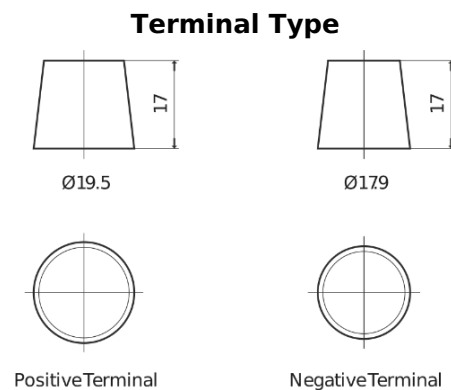

Product overview

Batteries for Trucks, Buses, Construction, Agriculture

StartPRO EG1206

| | |
|--------------------------------|---------------|
| Part number | EG1206 |
| Technology | Flooded |
| EAN/GTIN | 3661024037013 |
| Voltage | 12 V |
| Capacity | 120.0 Ah |
| CCA | 680 A |
| Length | 510 mm |
| Width | 175 mm |
| Height | 225 mm |
| Box size | D08 |
| Polarity | ETN 4 |
| Terminal Type | EN taper post |
| Hold Down | B3 |
| Weights (subject of variation) | 31.80 kg |