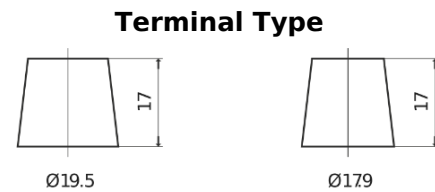

**Product overview**

Batteries for Trucks, Buses, Construction, Agriculture

**StartPRO EG1203**

Part number	EG1203
Technology	Flooded
EAN/GTIN	3661024036993
Voltage	12 V
Capacity	120.0 Ah
CCA	680 A
Length	513 mm
Width	189 mm
Height	223 mm
Box size	D04
Polarity	ETN 3
Terminal Type	EN taper post
Hold Down	B0
Weights (subject of variation)	32.50 kg