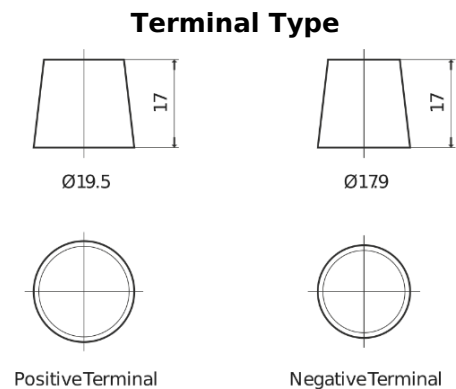

Product overview

Batteries for Trucks, Buses, Construction, Agriculture

StartPRO EG1101

Part number	EG1101
Technology	Flooded
EAN/GTIN	3661024035385
Voltage	12 V
Capacity	110.0 Ah
CCA	750 A
Length	349 mm
Width	175 mm
Height	235 mm
Box size	D02
Polarity	ETN 1
Terminal Type	EN taper post
Hold Down	B0
Weights (subject of variation)	25.40 kg