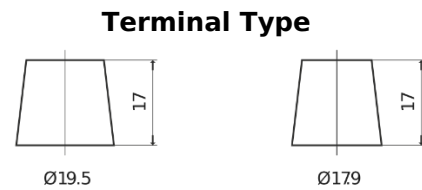

**Product overview**

Batteries for Trucks, Buses, Construction, Agriculture

**Endurance+PRO Gel ED2103T**

Part number	ED2103T
Technology	GEL
EAN/GTIN	3661024037624
Voltage	12 V
Capacity	210 Ah
CCA	800 A
Length	518 mm
Width	274 mm
Height	240 mm
Box size	D06
Polarity	ETN 3
Terminal Type	EN taper post
Hold Down	B0
Weights (subject of variation)	66.00 kg