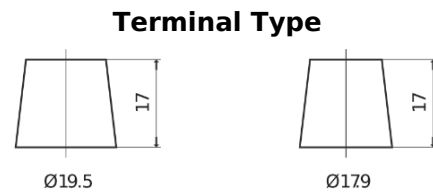

Product overview

Batteries for Trucks, Buses, Construction, Agriculture

PowerPRO EF1453

Part number	EF1453
Technology	Flooded
EAN/GTIN	3661024035309
Voltage	12 V
Capacity	145.0 Ah
CCA	900 A
Length	513 mm
Width	189 mm
Height	223 mm
Box size	D04
Polarity	ETN 3
Terminal Type	EN taper post
Hold Down	B0
Weights (subject of variation)	35.90 kg