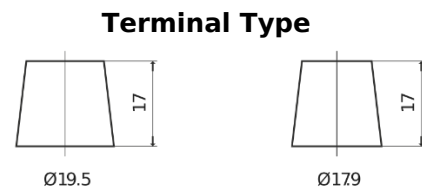

**Product overview**

Batteries for Trucks, Buses, Construction, Agriculture

**PowerPRO Agri&Construction EJ1723**

Part number	EJ1723
Technology	Flooded
EAN/GTIN	3661024036917
Voltage	12 V
Capacity	172 Ah
CCA	1390 A
Length	513 mm
Width	223 mm
Height	223 mm
Box size	D05
Polarity	ETN 3
Terminal Type	EN taper post
Hold Down	B0
Weights (subject of variation)	48.80 kg