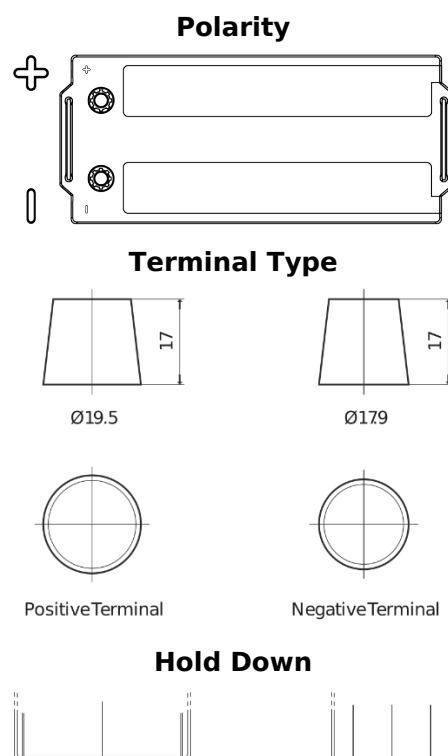

Product overview

Batteries for Trucks, Buses, Construction, Agriculture

PowerPRO TF1853

Part number	TF1853
Technology	Flooded
EAN/GTIN	3661024055314
Voltage	12 V
Capacity	185 Ah
CCA	1150 A
Length	513 mm
Width	223 mm
Height	223 mm
Box size	D05
Polarity	ETN 3
Terminal Type	EN taper post
Hold Down	B0
Weights (subject of variation)	43.90 kg