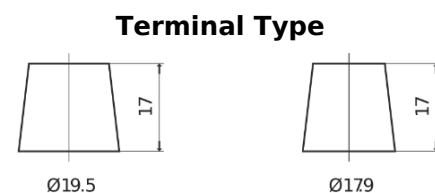

Product overview

Batteries for Trucks, Buses, Construction, Agriculture

StrongPRO EFB+ EE2353

Part number	EE2353
Technology	EFB
EAN/GTIN	3661024036870
Voltage	12 V
Capacity	235.0 Ah
CCA	1200 A
Length	518 mm
Width	274 mm
Height	240 mm
Box size	D06
Polarity	ETN 3
Terminal Type	EN taper post
Hold Down	B0
Weights (subject of variation)	58.20 kg