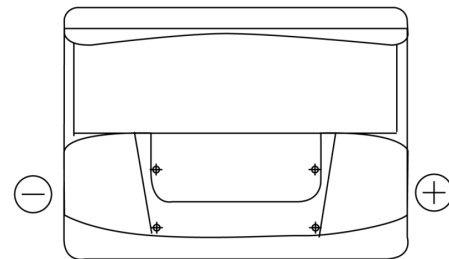

Product overview

Batteries for Cars

Classic EC550

Part number	EC550
Technology	Flooded
EAN/GTIN	3661024034807
Voltage	12 V
Capacity	55.0 Ah
CCA	460 A
Length	242 mm
Width	175 mm
Height	190 mm
Box size	L02
Polarity	ETN 0
Terminal Type	EN taper post
Hold Down	B13
Weights (subject of variation)	13.50 kg

Polarity

Terminal Type

Positive Terminal

Negative Terminal

Hold Down

Design, features and specifications are subject to change without notice. We disclaim any representation or warranty, express or implied, concerning the data or recommendations, and in no event shall be liable for any loss or damage claimed to have arisen as a result. Some products may not be available in your local market.