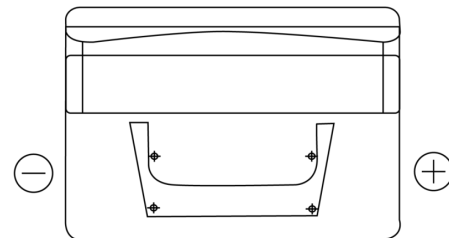

Product overview

Batteries for Cars

Classic EC542

Part number	EC542
Technology	Flooded
EAN/GTIN	3661024034852
Voltage	12 V
Capacity	54.0 Ah
CCA	500 A
Length	242 mm
Width	175 mm
Height	175 mm
Box size	LB2
Polarity	ETN 0
Terminal Type	EN taper post
Hold Down	B13
Weights (subject of variation)	12.90 kg

Polarity

Terminal Type

Hold Down

Design, features and specifications are subject to change without notice. We disclaim any representation or warranty, express or implied, concerning the data or recommendations, and in no event shall be liable for any loss or damage claimed to have arisen as a result. Some products may not be available in your local market.