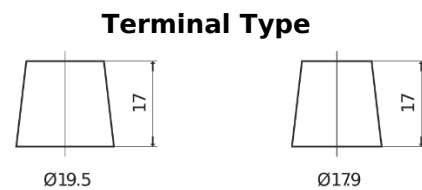

**Product overview**

Batteries for Marine and Leisure

**Dual ER850**

Part number	ER850
Technology	Flooded
EAN/GTIN	3661024037440
Voltage	12 V
Capacity	180 Ah
CCA	1000 A
Watt hour	850 Wh
Length	513 mm
Width	223 mm
Height	223 mm
Box size	D05
Polarity	ETN 3
Terminal Type	EN taper post
Hold Down	B0
Weights (subject of variation)	46.10 kg