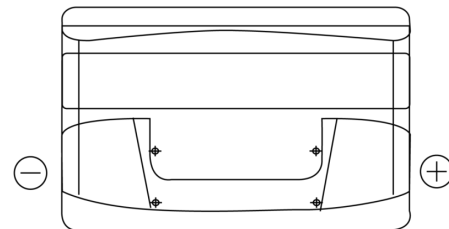

Product overview

Batteries for Cars

Excell EB950

Part number	EB950
Technology	Flooded
EAN/GTIN	3661024034586
Voltage	12 V
Capacity	95.0 Ah
CCA	800 A
Length	353 mm
Width	175 mm
Height	190 mm
Box size	L05
Polarity	ETN 0
Terminal Type	EN taper post
Hold Down	B13
Weights (subject of variation)	21.60 kg

Polarity

Terminal Type

Hold Down

Design, features and specifications are subject to change without notice. We disclaim any representation or warranty, express or implied, concerning the data or recommendations, and in no event shall be liable for any loss or damage claimed to have arisen as a result. Some products may not be available in your local market.