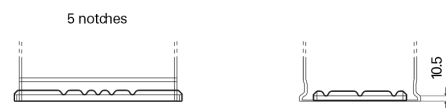

**Product overview**

Batteries for Cars

**Excell EB852**

Part number	EB852
Technology	Flooded
EAN/GTIN	3661024034661
Voltage	12 V
Capacity	85.0 Ah
CCA	760 A
Length	353 mm
Width	175 mm
Height	175 mm
Box size	LB5
Polarity	ETN 0
Terminal Type	EN taper post
Hold Down	B13
Weights (subject of variation)	19.40 kg

**Polarity**

**Terminal Type**

Positive Terminal      Negative Terminal

**Hold Down**

Design, features and specifications are subject to change without notice. We disclaim any representation or warranty, express or implied, concerning the data or recommendations, and in no event shall be liable for any loss or damage claimed to have arisen as a result. Some products may not be available in your local market.