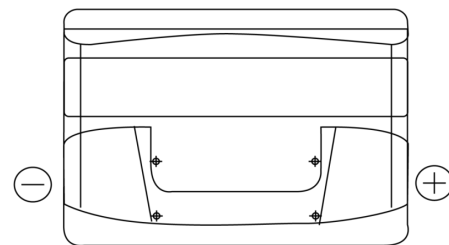

Product overview

Batteries for Cars

Excell EB802

| | |
|--------------------------------|---------------|
| Part number | EB802 |
| Technology | Flooded |
| EAN/GTIN | 3661024034654 |
| Voltage | 12 V |
| Capacity | 80.0 Ah |
| CCA | 700 A |
| Length | 315 mm |
| Width | 175 mm |
| Height | 175 mm |
| Box size | LB4 |
| Polarity | ETN 0 |
| Terminal Type | EN taper post |
| Hold Down | B13 |
| Weights (subject of variation) | 17.80 kg |

Polarity

Terminal Type

Positive Terminal

Negative Terminal

Hold Down

Design, features and specifications are subject to change without notice. We disclaim any representation or warranty, express or implied, concerning the data or recommendations, and in no event shall be liable for any loss or damage claimed to have arisen as a result. Some products may not be available in your local market.