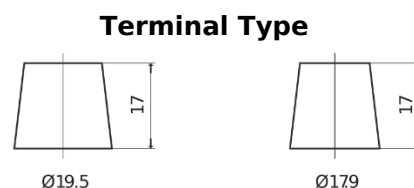

**Product overview**

Batteries for Marine and Leisure

**Equipment ET1300**

Part number	ET1300
Technology	Flooded
EAN/GTIN	3661024035880
Voltage	12 V
Capacity	180 Ah
Watt hour	1300 Wh
Length	513 mm
Width	223 mm
Height	223 mm
Box size	D05
Polarity	ETN 3
Terminal Type	EN taper post
Hold Down	B0
Weights (subject of variation)	49.70 kg