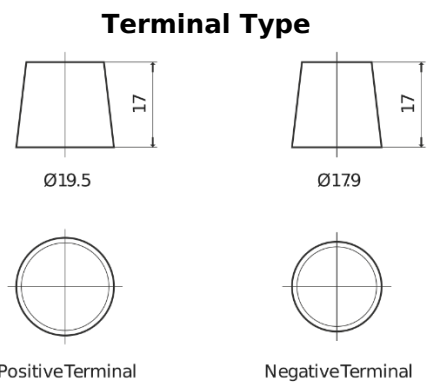

**Product overview**

Batteries for Cars

**Excell EB454**

Part number	EB454
Technology	Flooded
EAN/GTIN	3661024034371
Voltage	12 V
Capacity	45 Ah
CCA	330 A
Length	237 mm
Width	127 mm
Height	227 mm
Box size	B24
Polarity	ETN 0
Terminal Type	EN taper post
Hold Down	B0
Weights (subject of variation)	11.40 kg