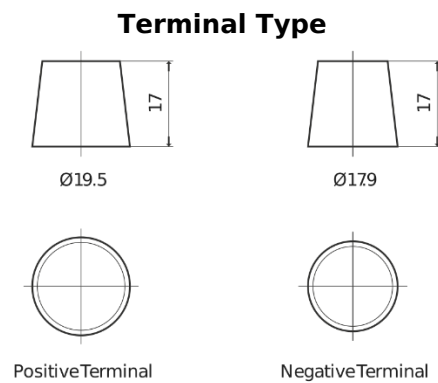

**Product overview**

Batteries for Marine and Leisure

**Dual AGM EP1500**

Part number	EP1500
Technology	AGM
EAN/GTIN	3661024035941
Voltage	12 V
Capacity	180 Ah
CCA	900 A
Watt hour	1500 Wh
Length	513 mm
Width	223 mm
Height	223 mm
Box size	D05
Polarity	ETN 3
Terminal Type	EN taper post
Hold Down	B0
Weights (subject of variation)	50.00 kg