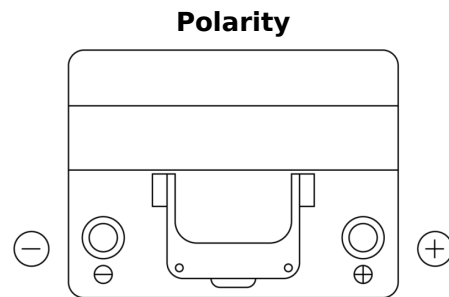

**Product overview**

Batteries for Cars

**Excell EB604**

Part number	EB604
Technology	Flooded
EAN/GTIN	3661024034418
Voltage	12 V
Capacity	60.0 Ah
CCA	480 A
Length	230 mm
Width	173 mm
Height	222 mm
Box size	D23
Polarity	ETN 0
Terminal Type	EN taper post
Hold Down	Korean B1
Weights (subject of variation)	14.60 kg