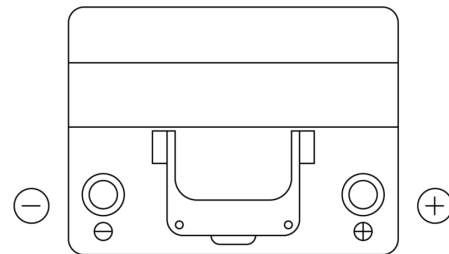

**Product overview**

Batteries for Cars

**Excell EB604**

Part number	EB604
Technology	Flooded
EAN/GTIN	3661024034418
Voltage	12 V
Capacity	60.0 Ah
CCA	480 A
Length	230 mm
Width	173 mm
Height	222 mm
Box size	D23
Polarity	ETN 0
Terminal Type	EN taper post
Hold Down	Korean B1
Weights (subject of variation)	14.60 kg

**Polarity**

**Terminal Type**

Positive Terminal      Negative Terminal

**Hold Down**

Design, features and specifications are subject to change without notice. We disclaim any representation or warranty, express or implied, concerning the data or recommendations, and in no event shall be liable for any loss or damage claimed to have arisen as a result. Some products may not be available in your local market.