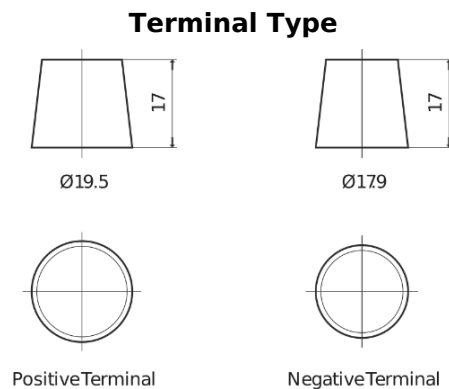

**Product overview**

Batteries for Cars

**Excell EB604**

Part number	EB604
Technology	Flooded
EAN/GTIN	3661024034418
Voltage	12 V
Capacity	60.0 Ah
CCA	480 A
Length	230 mm
Width	173 mm
Height	222 mm
Box size	D23
Polarity	ETN 0
Terminal Type	EN taper post
Hold Down	Korean B1
Weights (subject of variation)	14.60 kg