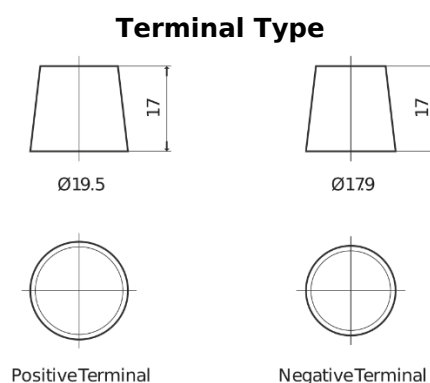

Product overview

Batteries for Trucks, Buses, Construction, Agriculture

PowerPRO Agri&Construction EJ1523

Part number	EJ1523
Technology	Flooded
EAN/GTIN	3661024036900
Voltage	12 V
Capacity	152 Ah
CCA	1130 A
Length	513 mm
Width	189 mm
Height	223 mm
Box size	D04
Polarity	ETN 3
Terminal Type	EN taper post
Hold Down	B0
Weights (subject of variation)	40.30 kg