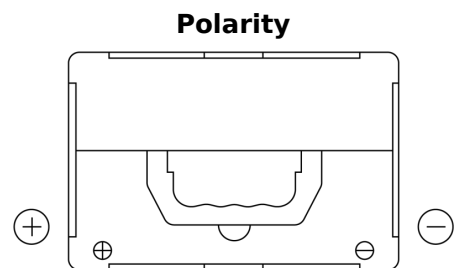

**Product overview**

Batteries for Cars

**Excell EB558**

Part number	EB558
Technology	Flooded
EAN/GTIN	3661024037419
Voltage	12 V
Capacity	55.0 Ah
CCA	620 A
Length	230 mm
Width	180 mm
Height	186 mm
Box size	G75
Polarity	ETN 1
Terminal Type	SAE S 3/8" side Terminal
Hold Down	B7
Weights (subject of variation)	14.20 kg