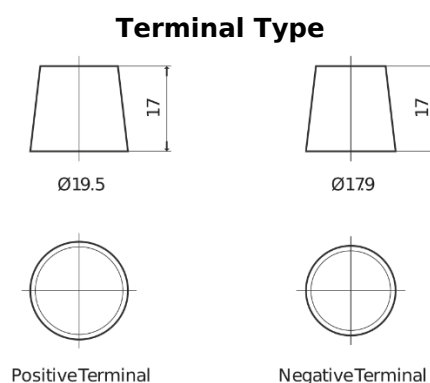

**Product overview**

Batteries for Trucks, Buses, Construction, Agriculture

**PowerPRO EF1453**

Part number	EF1453
Technology	Flooded
EAN/GTIN	3661024035309
Voltage	12 V
Capacity	145 Ah
CCA	900 A
Length	513 mm
Width	189 mm
Height	223 mm
Box size	D04
Polarity	ETN 3
Terminal Type	EN taper post
Hold Down	B0
Weights (subject of variation)	35.90 kg