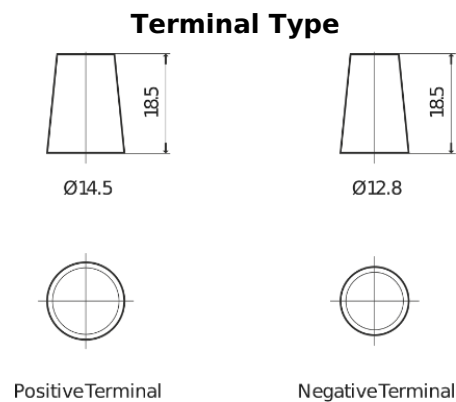

**Product overview**

Batteries for Cars

**Excell EB356**

Part number	EB356
Technology	Flooded
EAN/GTIN	3661024034333
Voltage	12 V
Capacity	35.0 Ah
CCA	240 A
Length	187 mm
Width	127 mm
Height	220 mm
Box size	B19
Polarity	ETN 0
Terminal Type	JIS taper post
Hold Down	B0
Weights (subject of variation)	8.90 kg