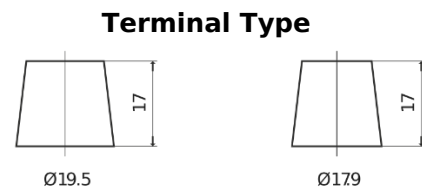

**Product overview**

Batteries for Trucks, Buses, Construction, Agriculture

**StartPRO EG1203**

Part number	EG1203
Technology	Flooded
EAN/GTIN	3661024036993
Voltage	12 V
Capacity	120 Ah
CCA	680 A
Length	513 mm
Width	189 mm
Height	223 mm
Box size	D04
Polarity	ETN 3
Terminal Type	EN taper post
Hold Down	B0
Weights (subject of variation)	32.50 kg