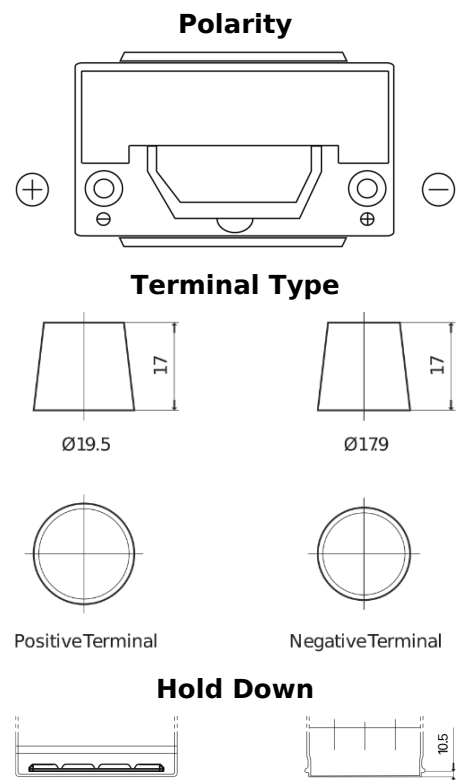

**Product overview**

Batteries for Cars

**Premium EA954**

Part number	EA954
Technology	Flooded
EAN/GTIN	3661024034180
Voltage	12 V
Capacity	95.0 Ah
CCA	800 A
Length	306 mm
Width	173 mm
Height	222 mm
Box size	D31
Polarity	ETN 0
Terminal Type	EN taper post
Hold Down	Korean B1
Weights (subject of variation)	21.40 kg