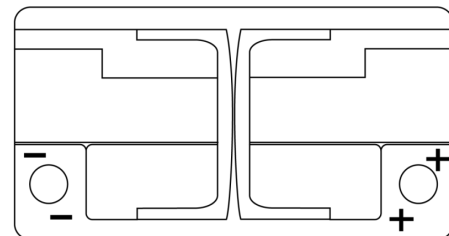

**Product overview**

Batteries for Cars

**Premium EA900**

Part number	EA900
Technology	Flooded
EAN/GTIN	3661024036450
Voltage	12 V
Capacity	90.0 Ah
CCA	720 A
Length	315 mm
Width	175 mm
Height	190 mm
Box size	L04
Polarity	ETN 0
Terminal Type	EN taper post
Hold Down	B13
Weights (subject of variation)	19.70 kg

**Polarity**

**Terminal Type**

Positive Terminal

Negative Terminal

**Hold Down**

Design, features and specifications are subject to change without notice. We disclaim any representation or warranty, express or implied, concerning the data or recommendations, and in no event shall be liable for any loss or damage claimed to have arisen as a result. Some products may not be available in your local market.